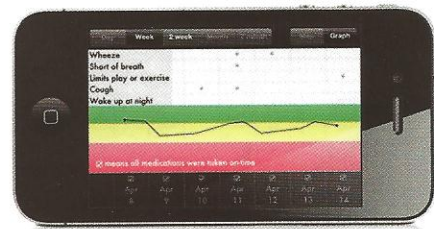

ALLERGY SHOTS

HI-TECH ASTHMA

Disease Detective

Sometimes it's tough to figure out what's triggering asthma. But the new **Asthmapolis** inhaler sensor is intended to help with clues to possible environmental factors.

It works like this: you attach the sensor to the top of your reliever inhaler and install an application on your smartphone. When you have an asthma exacerbation and use the inhaler, the sensor tracks precisely where and when this occurred – and sends the information to the application. Your physician also has a dashboard to monitor patients with sensors (and can quickly see who's not doing well).

The patient and doctor review to find patterns and even precise triggers and work to improve asthma control. The system is available through select health systems. See www.asthmapolis.com and to find out if there's a provider near you, e-mail info@asthmapolis.com.

–Gwen Smith

Smart Journal

The new smartphone app **AsthmaSense** will tell you when to take your asthma medication and remind you to test your peak flows. Asthma diary entries are done with a simple menu tap, and data is saved for two months, making it easy to pull up at your next doctor's visit. Purchase on iTunes for $3.99.